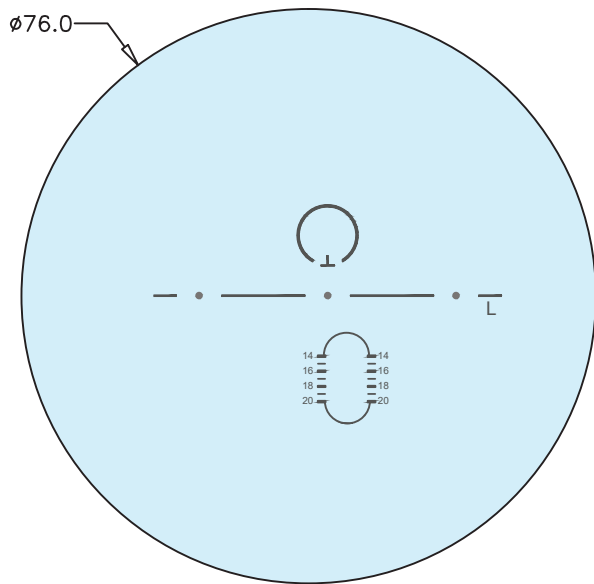

VANDELAY CAMBER Centration & Wrap Chart

PLEASE NOTE:
 This chart will not work as a measurement tool unless printed at exactly 1 to 1 scale.
 Be sure that your print options are set to Page Scaling: None. DO NOT select "Fit to Printable Area".
 Camber is a trademark of Younger Mfg. Co.