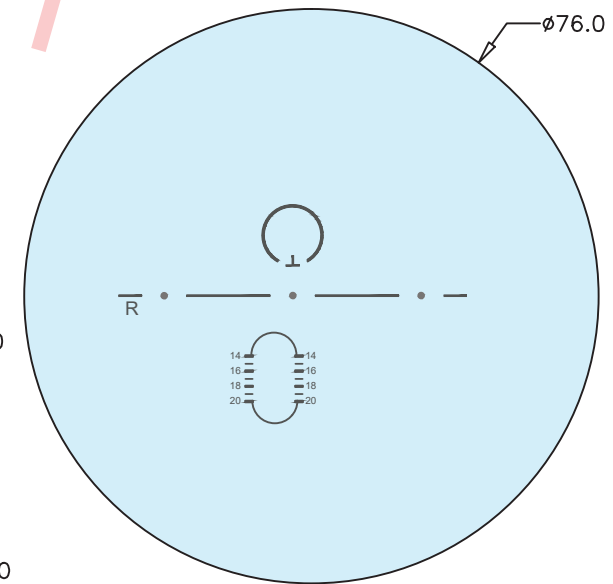

VANDELAY CAMBER Centration & Wrap Chart

PLEASE NOTE:
 This chart will not work as a measurement tool unless printed at exactly 1 to 1 scale.
 Be sure that your print options are set to Page Scaling: None. DO NOT select "Fit to Printable Area".
 Camber is a trademark of Younger Mfg. Co.