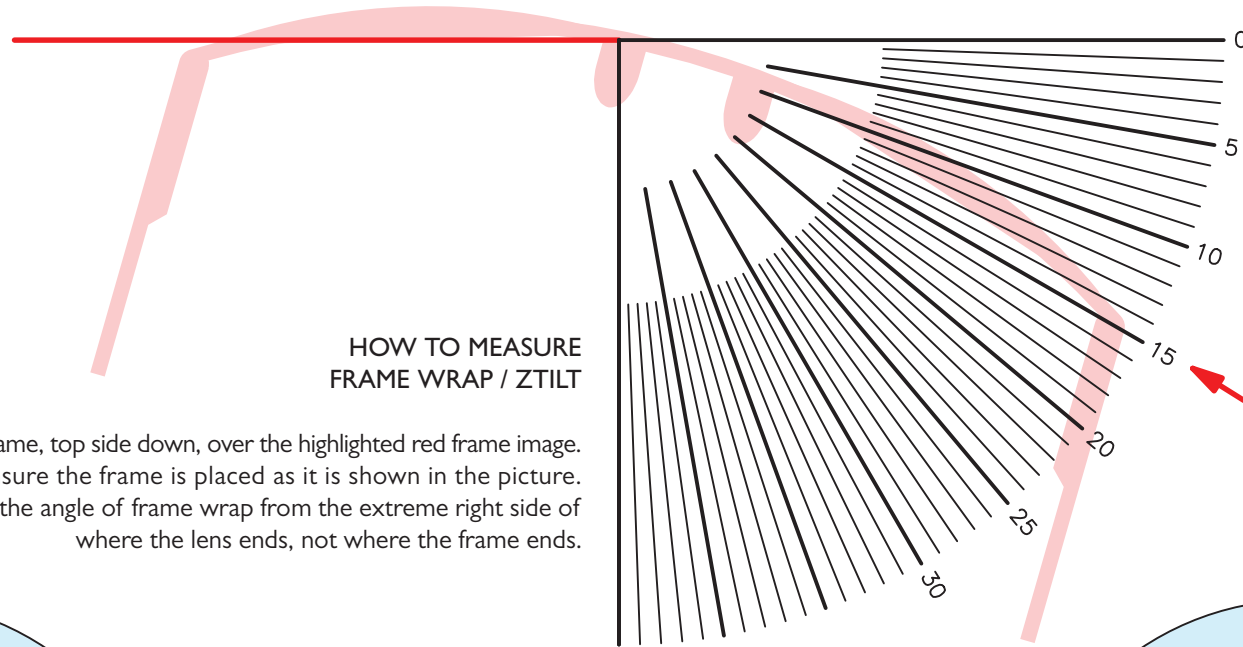

VANDELAY CAMBER Centration & Wrap Chart

PLEASE NOTE:
 This chart will not work as a measurement tool unless printed at exactly 1 to 1 scale.
 Be sure that your print options are set to Page Scaling: None. DO NOT select "Fit to Printable Area".
 Camber is a trademark of Younger Mfg. Co.